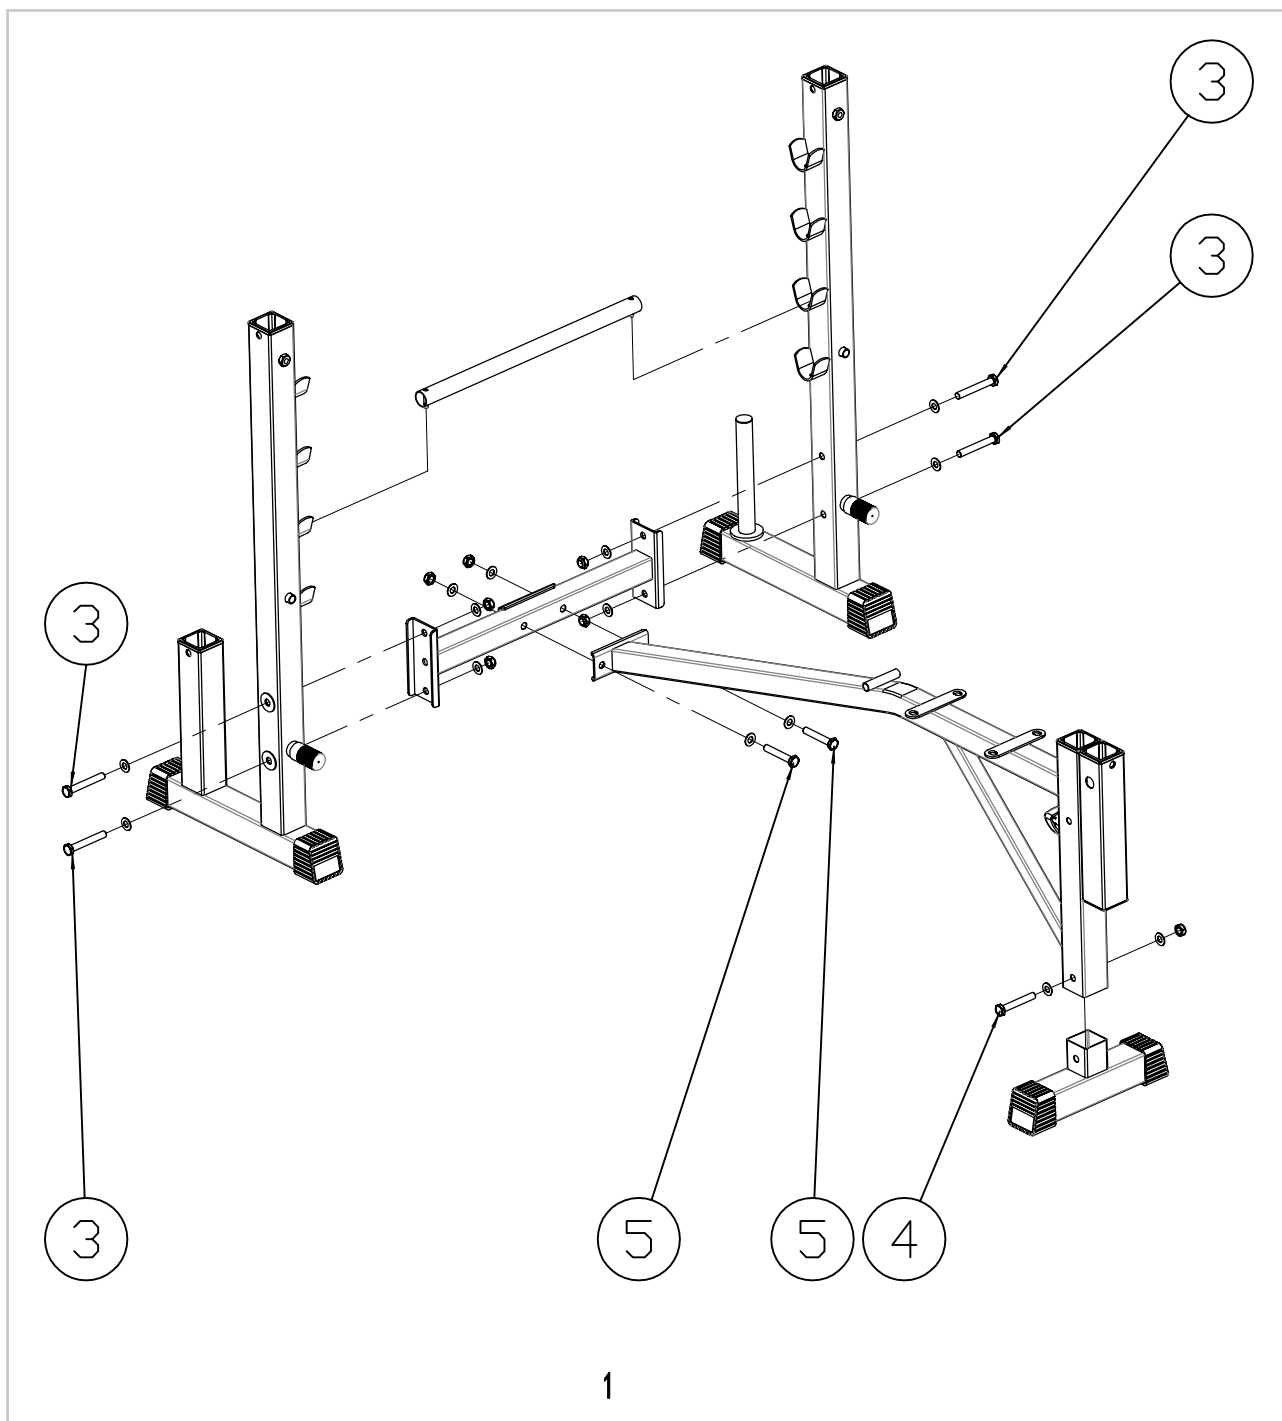

virtuafit

Multifunctional Adjustable Weight Bench

User manual

NUMBER	DESCRIPTION	IMAGE	QTY
1	M10 X 130 Bolt, Nut, Washer		1
2	M10 X 120 Bolt, Nut, Washer		2
3	M10 X 70 Bolt, Nut, Washer		4
4	M10 X 65 Bolt, Nut, Washer		2
5	M10 X 60 Bolt, Nut, Washer		2
7	M10 X 20 Bolt, Washer		4
8	M8 X 40 Bolt, Washer		4
9	M8 X 20 Bolt, Washer		6
10	M6 Nut, Washer		2
11	10 X 65 Plug Pin		1
12	8 X 35 Plug Pin		1
13	M10 X 55 Handle Bolts		3
14	Foam		8

STEP 1

STEP 2

STEP 3

virtu profit

For questions or missing parts please contact your dealer.