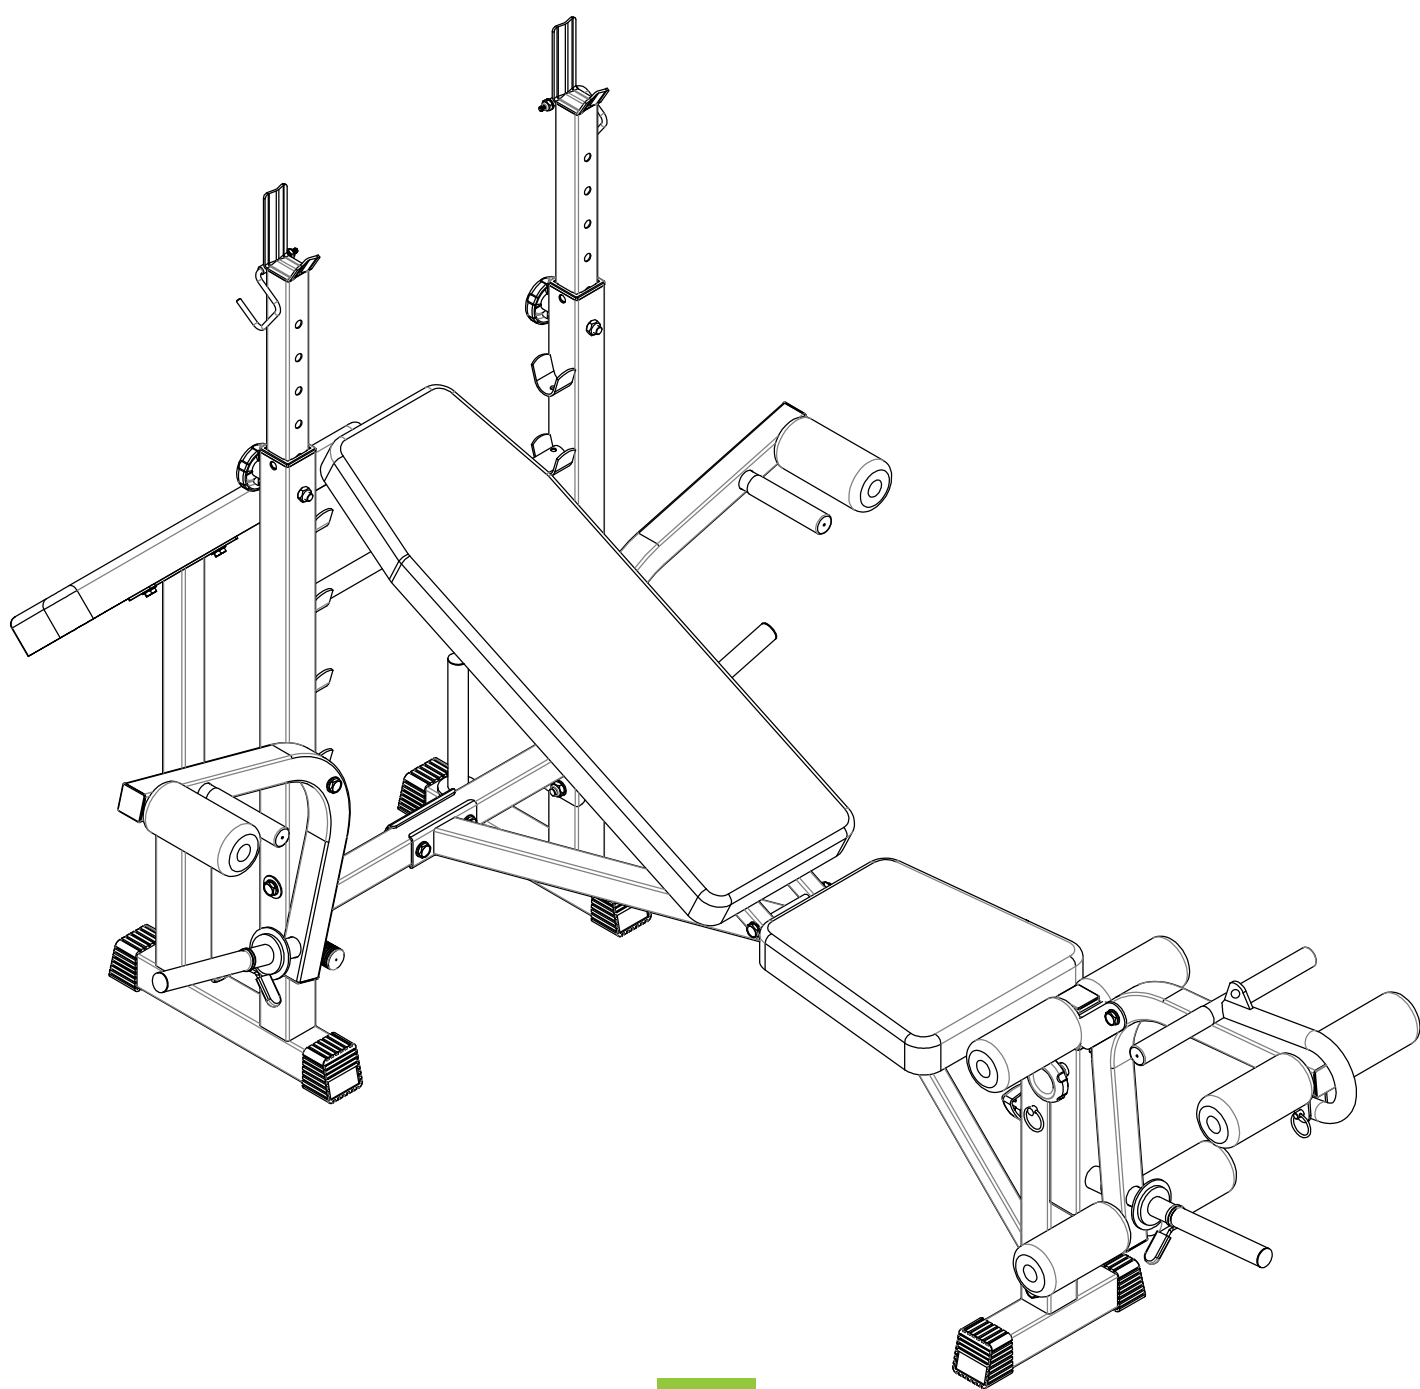

virtuafit

Multifunctional Adjustable Weight Bench

User manual

NUMBER	DESCRIPTION	IMAGE	QTY
1	M10 X 130 Bolt, Nut, Washer		1
2	M10 X 120 Bolt, Nut, Washer		2
3	M10 X 70 Bolt, Nut, Washer		4
4	M10 X 65 Bolt, Nut, Washer		2
5	M10 X 60 Bolt, Nut, Washer		2
7	M10 X 20 Bolt, Washer		4
8	M8 X 40 Bolt, Washer		4
9	M8 X 20 Bolt, Washer		6
10	M6 Nut, Washer		2
11	10 X 65 Plug Pin		1
12	8 X 35 Plug Pin		1
13	M10 X 55 Handle Bolts		3
14	Foam		8