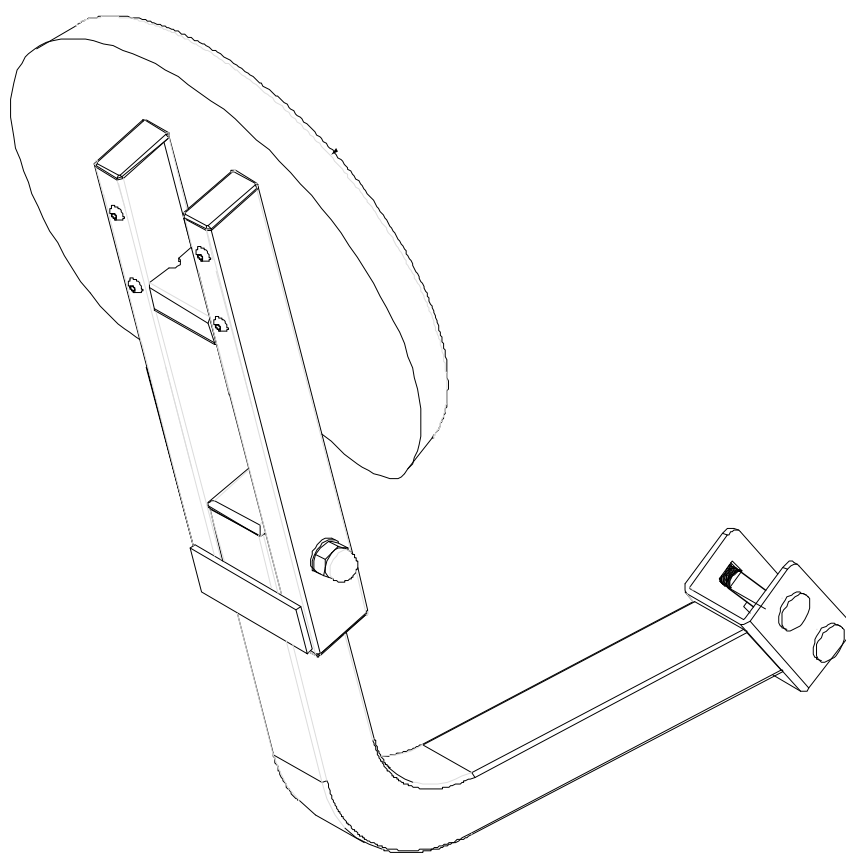

# *virtufit*

**Backrest**

VF10002

**USER MANUAL**

HOW TO  
RECYCLE

ASSEMBLY  
VIDEO

📷 @virtufit\_fitness

▶ VirtuFit

🌐 [www.virtufit.com](http://www.virtufit.com)

TOOLKIT

STEP 01

STEP 02

#	DESCRIPTION	QTY.
1	Backrest	1
2	Backrest stem	1
3	Backrest support	1
4	Obling end cap	4
5	Square end cap	1
6	Screw M6*40mm	4
7	Allen bolt	1
8	Flat washer 6*16	4
9	Dome locknut M8	3
10	Flat washer	1
11	Washer	2
12	Flat washer 8.5*25	2
13	Spring washer	1
14	Carriage bolt M8*45mm	2