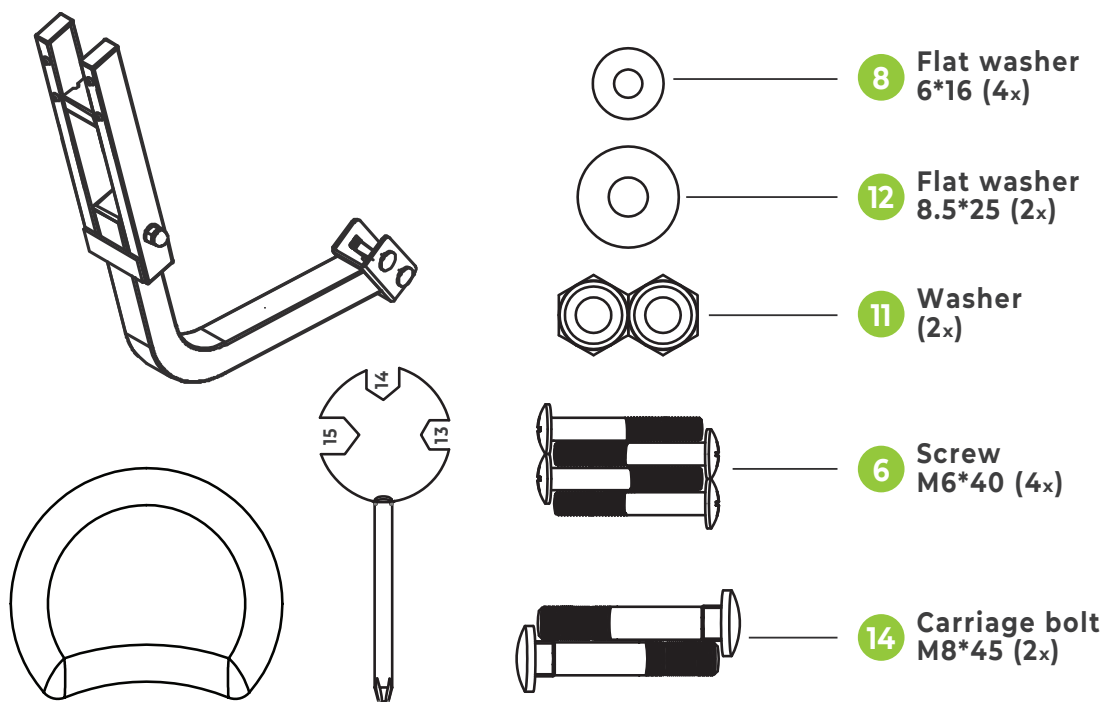

# *virtufit*

**Backrest**

VF10002

**USER MANUAL**

HOW TO  
RECYCLE

ASSEMBLY  
VIDEO

📷 @virtufit\_fitness

▶ VirtuFit

🌐 [www.virtufit.com](http://www.virtufit.com)

TOOLKIT

STEP 01

STEP 02

#	DESCRIPTION	QTY.
1	Backrest	1
2	Backrest stem	1
3	Backrest support	1
4	Obling end cap	4
5	Square end cap	1
6	Screw M6*40mm	4
7	Allen bolt	1
8	Flat washer 6*16	4
9	Dome locknut M8	3
10	Flat washer	1
11	Washer	2
12	Flat washer 8.5*25	2
13	Spring washer	1
14	Carriage bolt M8*45mm	2