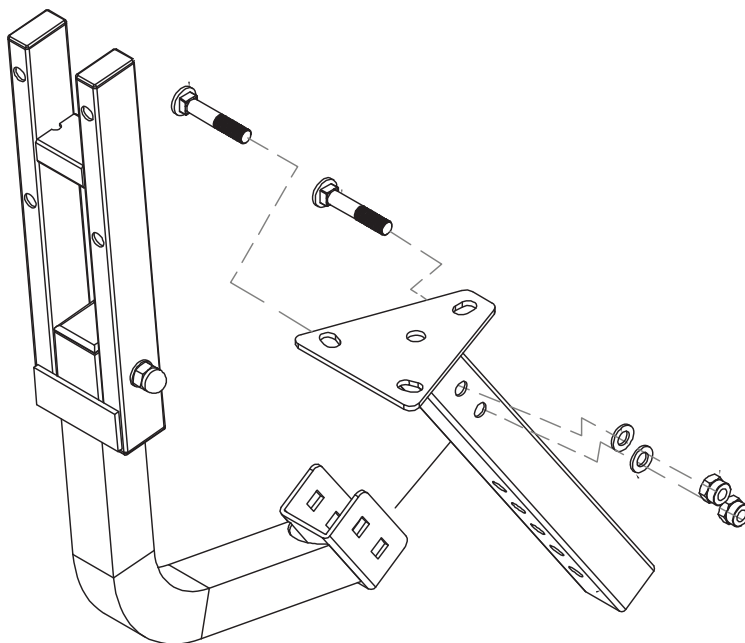

# *virtufit*

**Backrest**

VF10002

**USER MANUAL**

HOW TO  
RECYCLE

ASSEMBLY  
VIDEO

📷 @virtufit\_fitness

▶ VirtuFit

🌐 [www.virtufit.com](http://www.virtufit.com)

TOOLKIT

STEP 01

STEP 02

#	DESCRIPTION	QTY.
1	Backrest	1
2	Backrest stem	1
3	Backrest support	1
4	Obling end cap	4
5	Square end cap	1
6	Screw M6*40mm	4
7	Allen bolt	1
8	Flat washer 6*16	4
9	Dome locknut M8	3
10	Flat washer	1
11	Washer	2
12	Flat washer 8.5*25	2
13	Spring washer	1
14	Carriage bolt M8*45mm	2