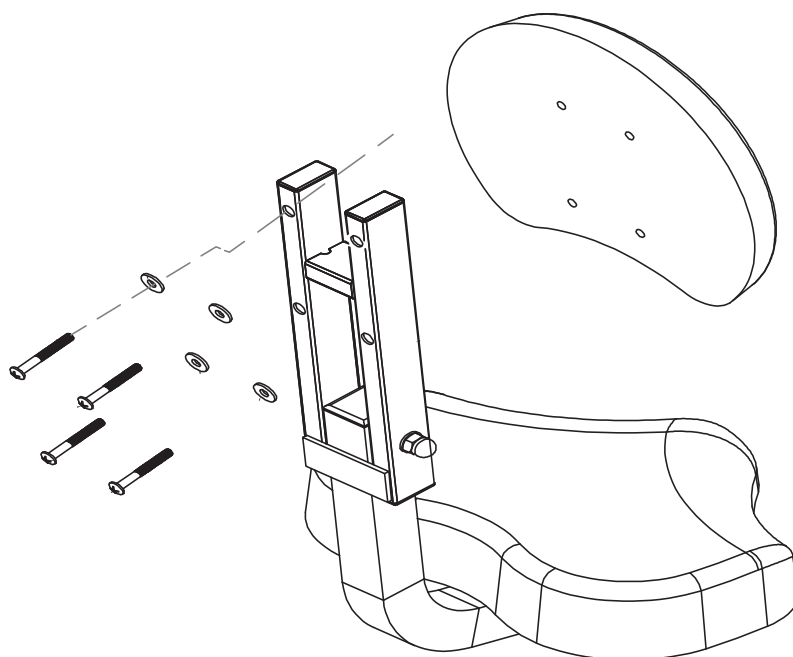

🌐 [www.virtufit.com](http://www.virtufit.com)

TOOLKIT

STEP 01

STEP 02

#	DESCRIPTION	QTY.
1	Backrest	1
2	Backrest stem	1
3	Backrest support	1
4	Obling end cap	4
5	Square end cap	1
6	Screw M6*40mm	4
7	Allen bolt	1
8	Flat washer 6*16	4
9	Dome locknut M8	3
10	Flat washer	1
11	Washer	2
12	Flat washer 8.5*25	2
13	Spring washer	1
14	Carriage bolt M8*45mm	2