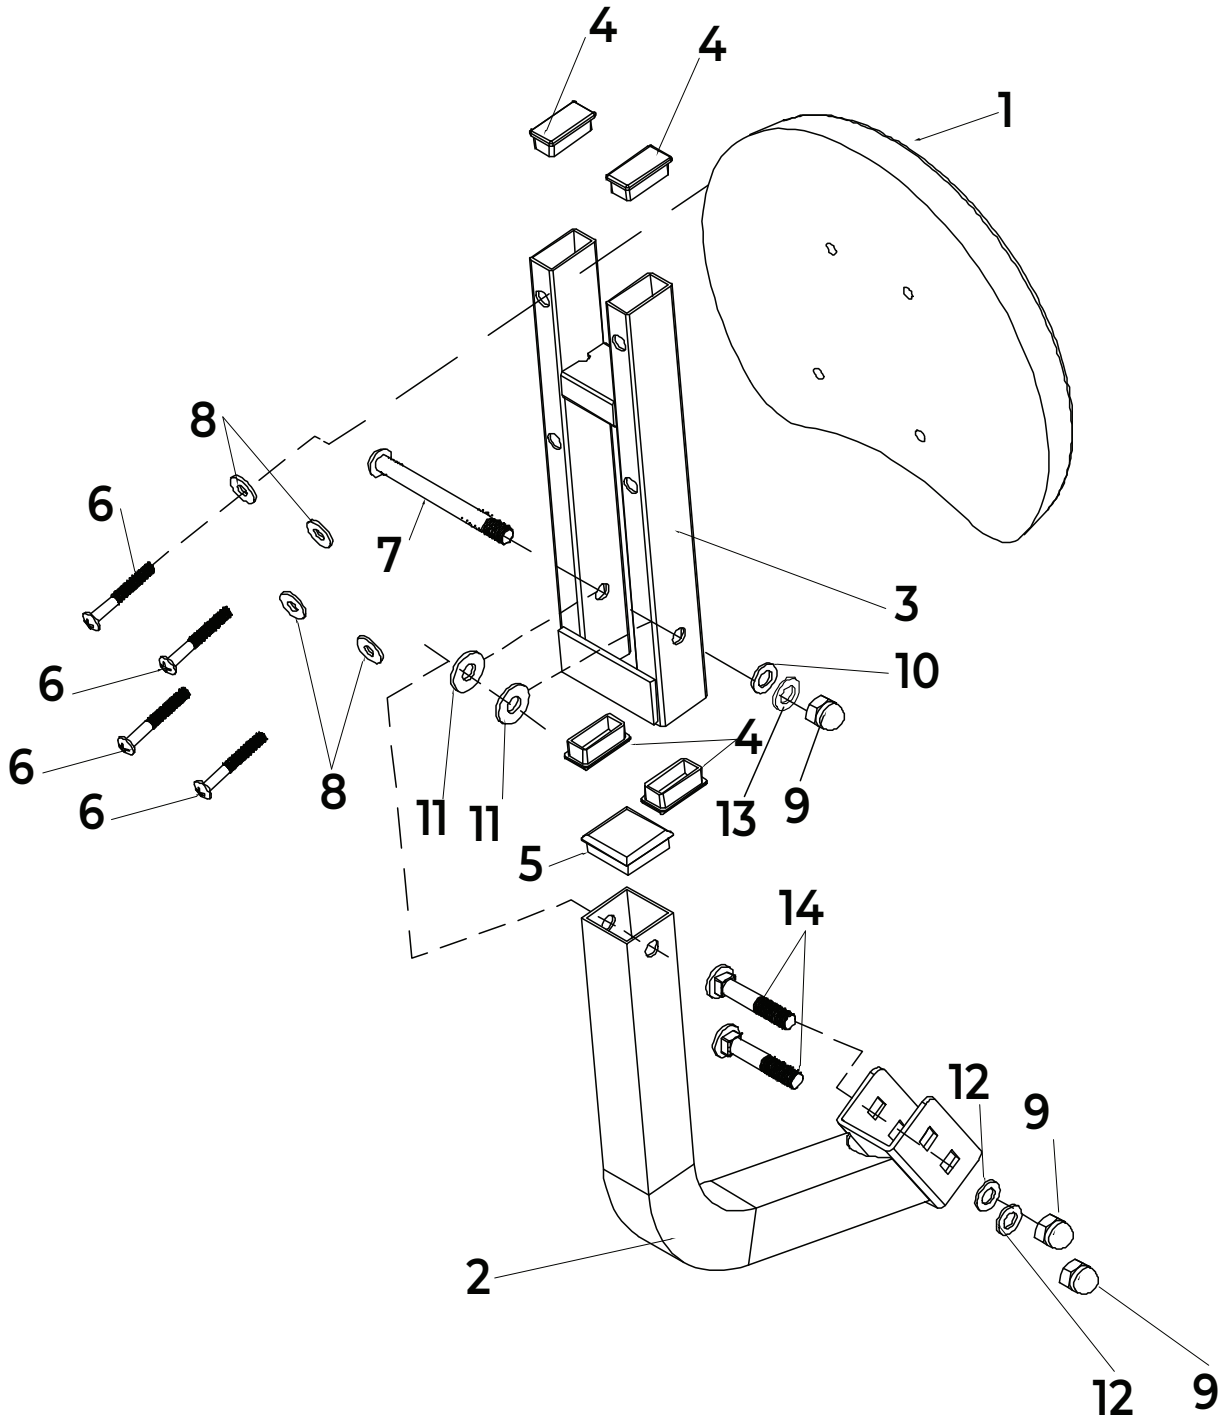

🌐 [www.virtufit.com](http://www.virtufit.com)

TOOLKIT

STEP 01

STEP 02

#	DESCRIPTION	QTY.
1	Backrest	1
2	Backrest stem	1
3	Backrest support	1
4	Obling end cap	4
5	Square end cap	1
6	Screw M6*40mm	4
7	Allen bolt	1
8	Flat washer 6*16	4
9	Dome locknut M8	3
10	Flat washer	1
11	Washer	2
12	Flat washer 8.5*25	2
13	Spring washer	1
14	Carriage bolt M8*45mm	2